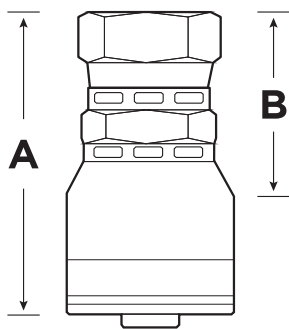

SHF AA Series

Stainless Steel 316

SHF PART NO	COMPETITOR TTC PART NO	COMPETITOR PART NO
SHFAA-04-04FJ	Aeroquip 1AA4FJ4C	Weatherhead 04ZR-604
SHFAA-04-06FJ	Aeroquip 1AA6FJ4C	Weatherhead 04ZR-606
SHFAA-06-06FJ	Aeroquip 1AA6FJ6C	Weatherhead 06ZR-606
SHFAA-06-08FJ	Aeroquip 1AA8FJ6C	Weatherhead 06ZR-608
SHFAA-08-08FJ	Aeroquip 1AA8FJ8C	Weatherhead 08ZR-608
SHFAA-08-10FJ	Aeroquip 1AA10FJ8C	Weatherhead 08ZR-610
SHFAA-10-10FJ	Aeroquip 1AA10FC10C	Weatherhead 10ZR-610
SHFAA-12-12FJ	Aeroquip 1AA12FC12C	Weatherhead 12ZR-612
SHFAA-16-16FJ	Aeroquip 1AA16FC16C	Weatherhead 16ZR-616
SHFAA-20-20FJ	Aeroquip 1AA20FC20C	Weatherhead 20ZR-620
SHFAA-24-24FJ	Aeroquip 1AA24FC24C	Weatherhead 24ZR-624
SHFAA-32-32FJ	Aeroquip 1AA32FC32C	Weatherhead 32ZR-632

Note: SHFAA Series offers 12 total configurations also available. See Section 1 (page 2-8) in our 2018 SHF Catalog, or our website at www.shfltd.com > Products> Crimp Fittings> SHFAA Series for more options.