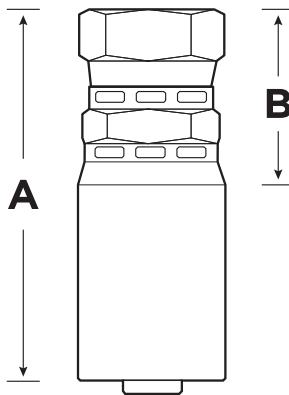

SHF 55 Series SAE 100R7

SHF PART NO	COMPETITOR PART NO
<i>SHF55-04-04FJ</i>	Parker 10655-4-4C
<i>SHF55-04-06FJ</i>	Parker 10655-6-4C
<i>SHF55-06-06FJ</i>	Parker 10655-6-6C
<i>SHF55-06-08FJ</i>	Parker 10655-8-6C
<i>SHF55-08-08FJ</i>	Parker 10655-8-8C
<i>SHF55-08-10FJ</i>	Parker 10655-10-8C
<i>SHF55-10-10FJ</i>	Parker 10655-10-10C
<i>SHF55-12-12FJ</i>	Parker 10655-12-12C
<i>SHF55-16-16FJ</i>	Parker 10655-16-16C

Note: SHF55 Series in Female ORFS configuration also available.

See Section 1 (page 54-55) in our 2018 SHF Catalog, or our website at www.shfltd.com > Products > Crimp Fittings > SHF55 Series

Also available